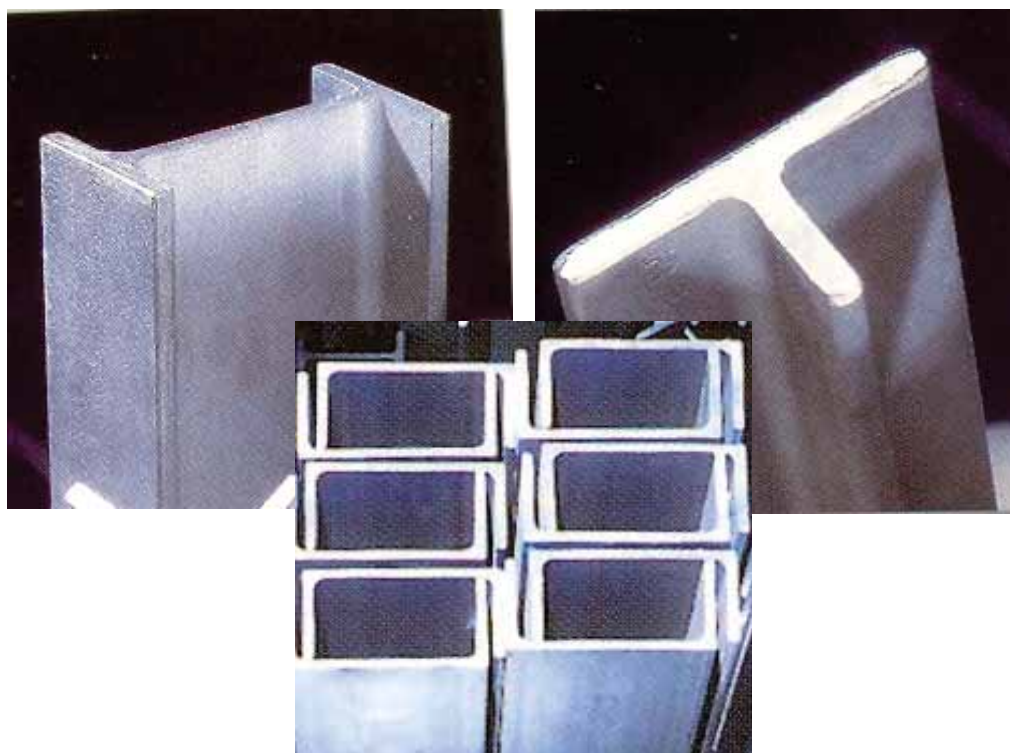

Terboinox d.o.o.

EXPORT-IMPORT

U, T, I profili

U, T, I Profile

U, T, I channels